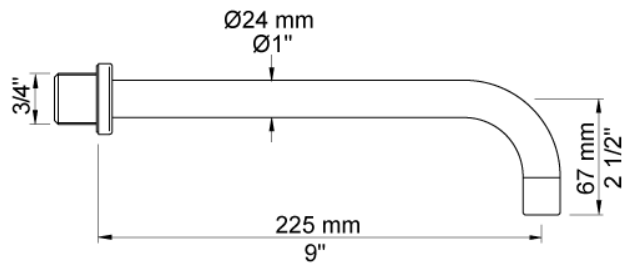

Date:

Client:

Project:

**020C**

225 mm fixed spout for high flow.

**Available in colors**

Color 02, Grey	Color 17, Gloss black
Color 04, Light blue	Color 18, White
Color 05, Orange	Color 19, Natural brass
Color 06, Light green	Color 20, Brushed chrome
Color 08, Yellow	Color 21, Carmine red
Color 09, Dark grey	Color 25, Pink
Color 12, Mocca	Color 27, Matt black
Color 14, Bright red	Color 28, Matt white
Color 15, Dark blue	Color 40, Brushed stainless steel
Color 16, Polished chrome	